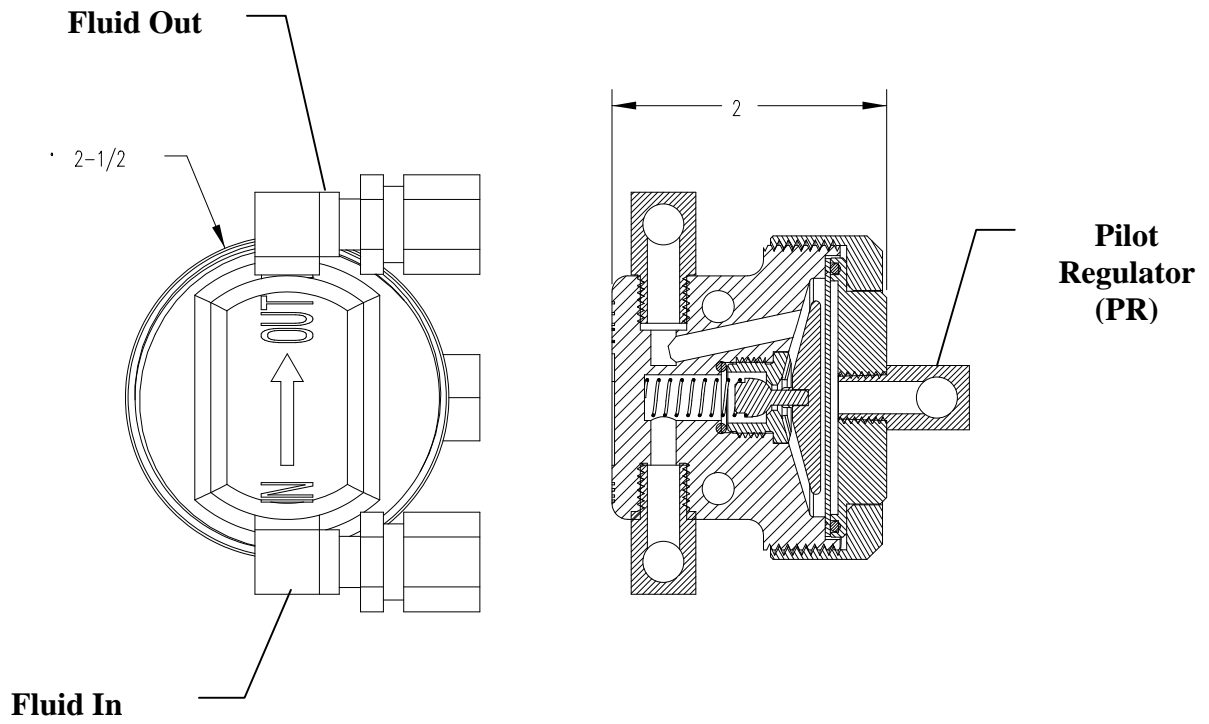

EXTERNAL REGULATOR

(0 – 1500 cc/min)

170R40

Regulator Flow Response