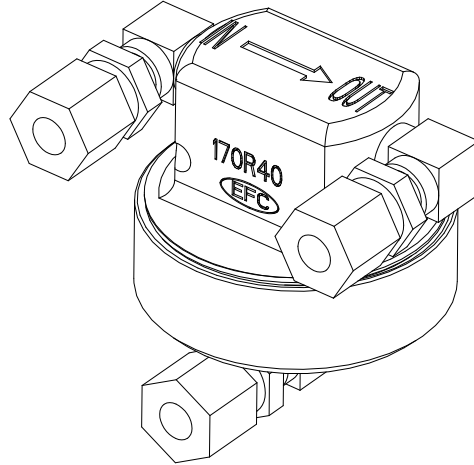

EXTERNAL REGULATOR

(0 – 1500 cc/min)

170R40

Regulator Flow Response