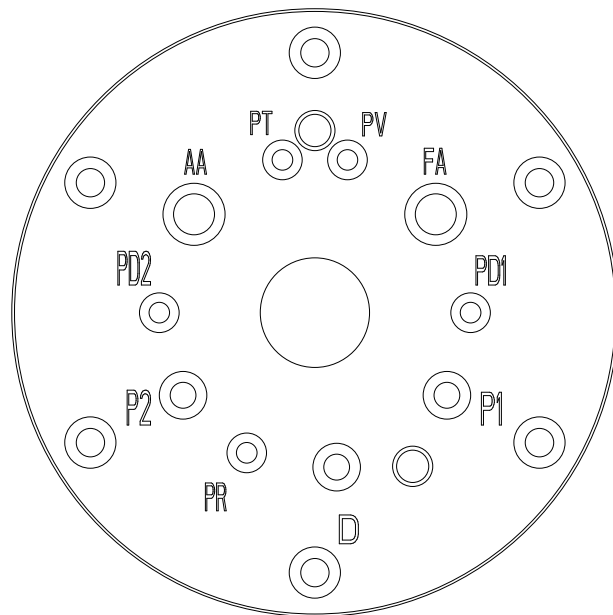

### Single Purge O-Ring Kit

O-Ring Kit Description	Qty	EFC P/N	Description
Single Purge Base Plate <b>302K50</b>	2	8919VR	FA, AA, Air Ports
	3	4219VR	PT, PR, PD Ports
	2	5719CR	D, P Ports

### Dual Purge O-Ring Kit

O-Ring Kit Description	Qty	EFC P/N	Description
Dual Purge Base Plate <b>302DK50</b>	2	8919VR	FA, AA, Air Ports
	5	4219VR	PT, PV, PR, PD1, PD2 Ports
	3	5719CR	D, P1, P2, Ports

**Figure 23**

<b>DESCRIPTION</b>	<b>ITEM #</b>	<b>FIG</b>	<b>EFC PART #</b>	<b>SAMES® PART #</b>
O-RING KIT FOR DP BASE PLATE (GUN SIDE)	N/A	23	302DK50	82-0807-04
O-RING KIT FOR DP BASE PLATE (GUN SIDE) TEKREZ®	N/A	23	302DK50CR	N/A
O-RING KIT FOR SP BASE PLATE (GUN SIDE)	N/A	23	302K50	82-0807-01
O-RING KIT FOR SP BASE PLATE (GUN SIDE) TEKREZ®	N/A	23	302K50CR	N/A