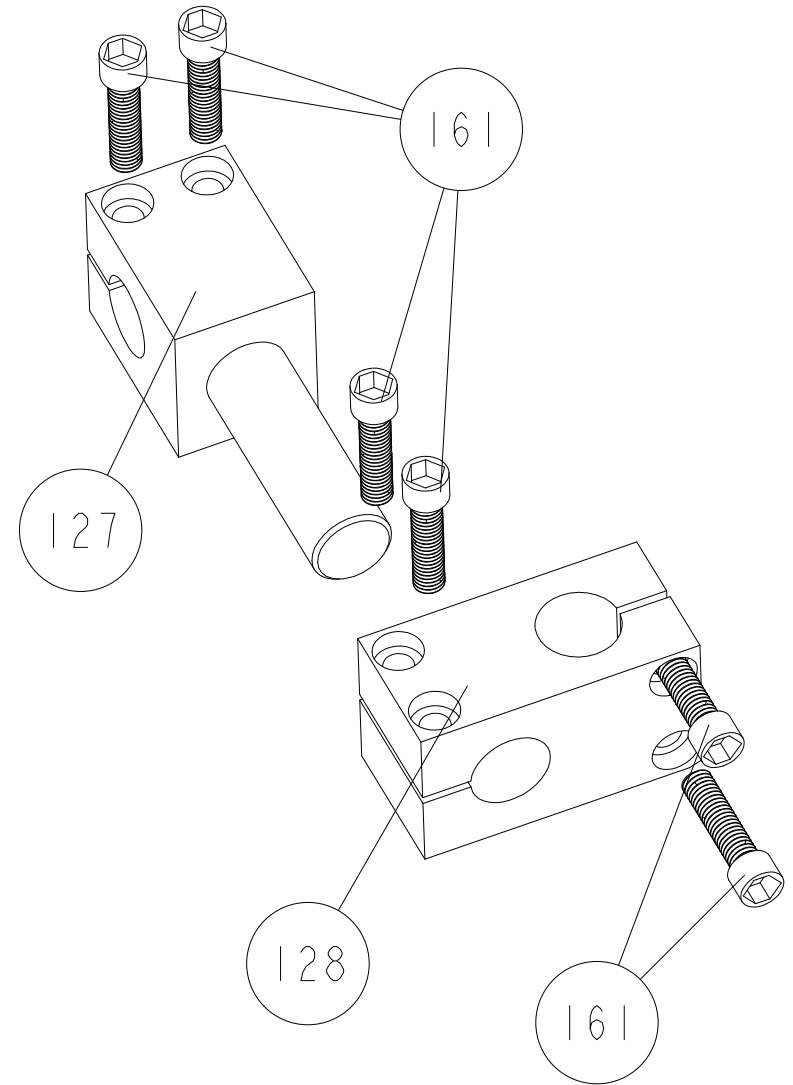

ROBOT MOUNTING BRACKET

RECIPROCATING MOUNTING BRACKET

Figure 31

DESCRIPTION	ITEM #	FIG	EFC PART #	SAMES® PART #
ROBOT MOUNTING BRACKET	125	31	482B60	N/A
ROBOT BRACKET SPINDLE	126	31	483B60	N/A
RECIP MOUNTING BRACKET - MALE	127	31	485B60	N/A
RECIP MOUNTING BRACKET - FEMALE	128	31	484B60	N/A
ROBOT BRACKET KEY	150	31	489B60	N/A
SCREW, NYLON, HEX SOCKET HEAD	161	31	38112NHS	N/A