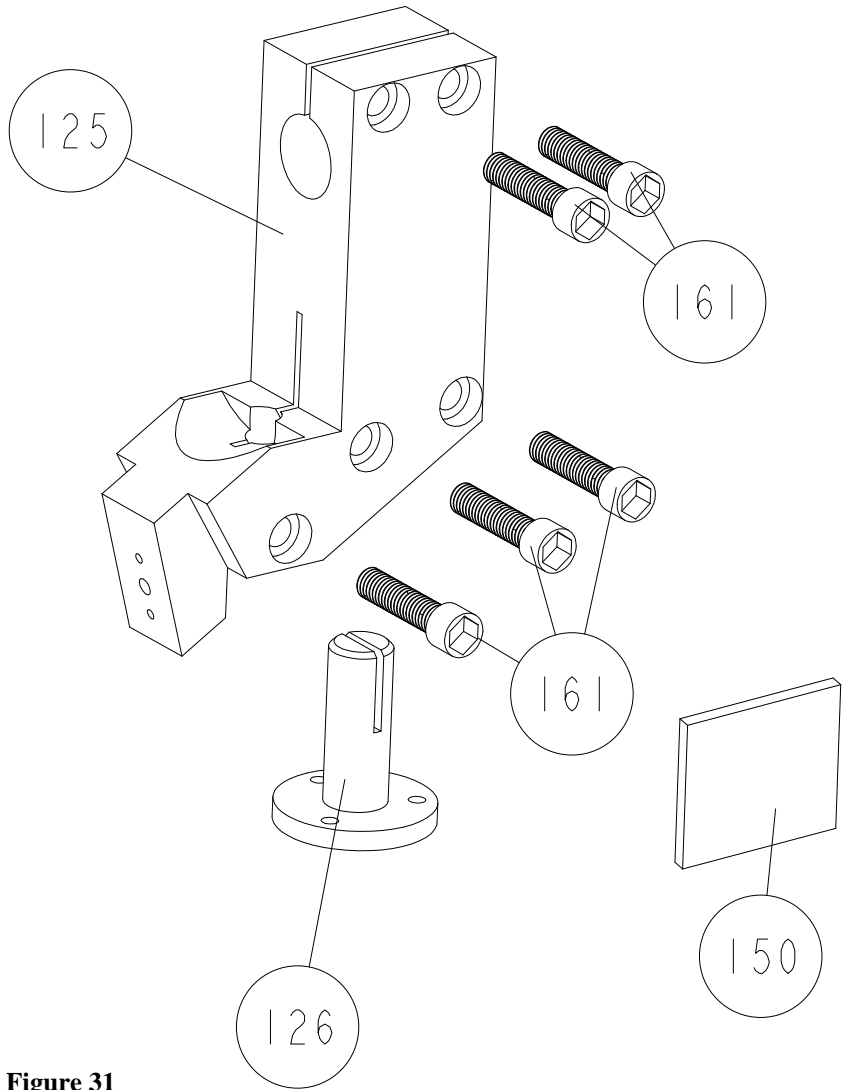

ROBOT MOUNTING BRACKET

RECIPROCATING MOUNTING BRACKET

Figure 31

DESCRIPTION	ITEM #	FIG	EFC PART #	SAMES® PART #
ROBOT MOUNTING BRACKET	125	31	482B60	N/A
ROBOT BRACKET SPINDLE	126	31	483B60	N/A
RECIP MOUNTING BRACKET - MALE	127	31	485B60	N/A
RECIP MOUNTING BRACKET - FEMALE	128	31	484B60	N/A
ROBOT BRACKET KEY	150	31	489B60	N/A
SCREW, NYLON, HEX SOCKET HEAD	161	31	38112NHS	N/A