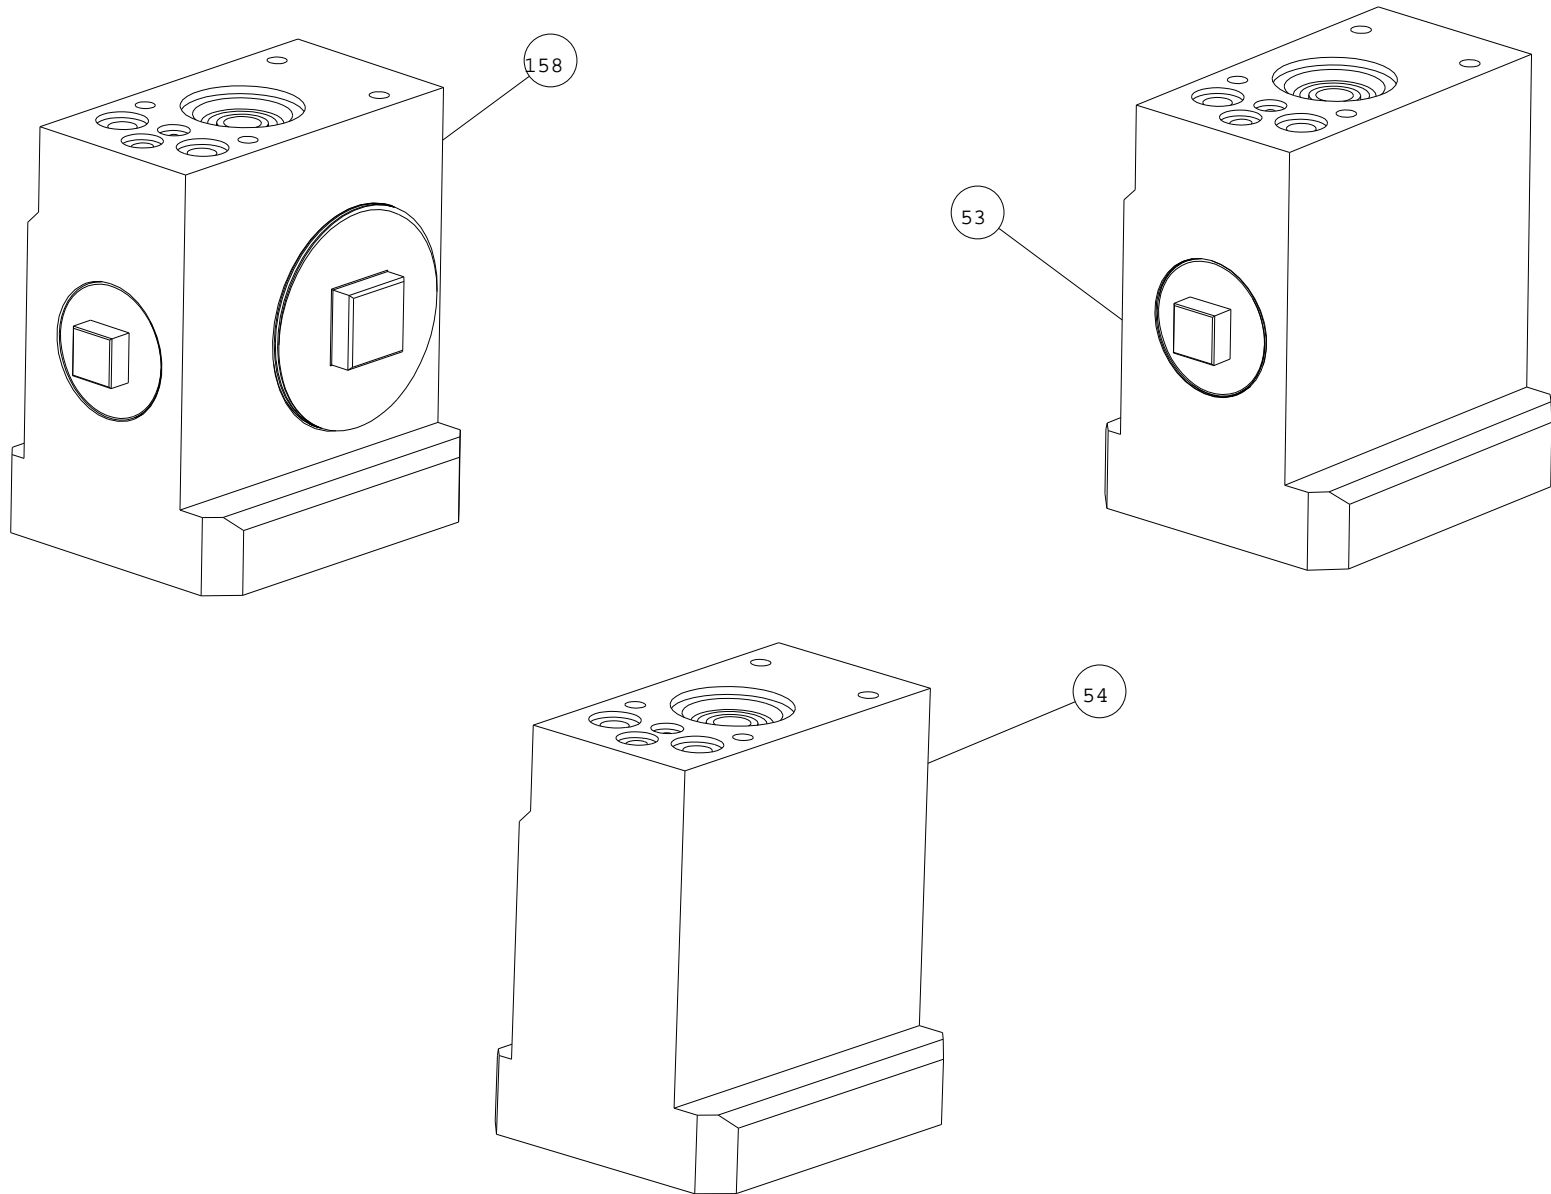

# SINGLE PURGE MANIFOLD ASSEMBLIES

**Figure 15**

<b>DESCRIPTION</b>	<b>ITEM #</b>	<b>FIG</b>	<b>EFC PART #</b>	<b>SAMES® PART #</b>
MANIFOLD ASS'Y, SP, NO REG, STD DUMP	53	15	200M50WO	N/A
MANIFOLD BODY, SP, NO REG, NO DUMP	54	15	200M50SF	62-0897-00
MANIFOLD ASS'Y, SP, STD REG, STD DUMP	158	15	200M50	750485