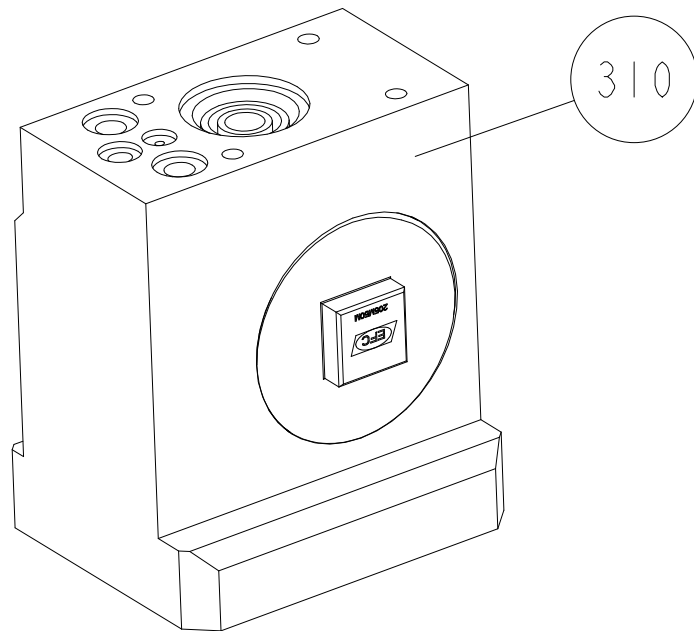

**SINGLE PURGE
MANIFOLD ASSY'S
WITH MICROVALVE
DUMP**

Figure 16

DESCRIPTION	ITEM #	FIG	EFC PART #	SAMES® PART #
MANIFOLD ASS'Y, SP, STD REG, MICROVALVE DUMP	306	16	200M65	N/A
MANIFOLD ASS'Y, SP, NO REG, MICROVALVE DUMP	308	16	200M75	N/A
MANIFOLD ASS'Y, SP, STD REG, NO DUMP	310	16	200M85	N/A