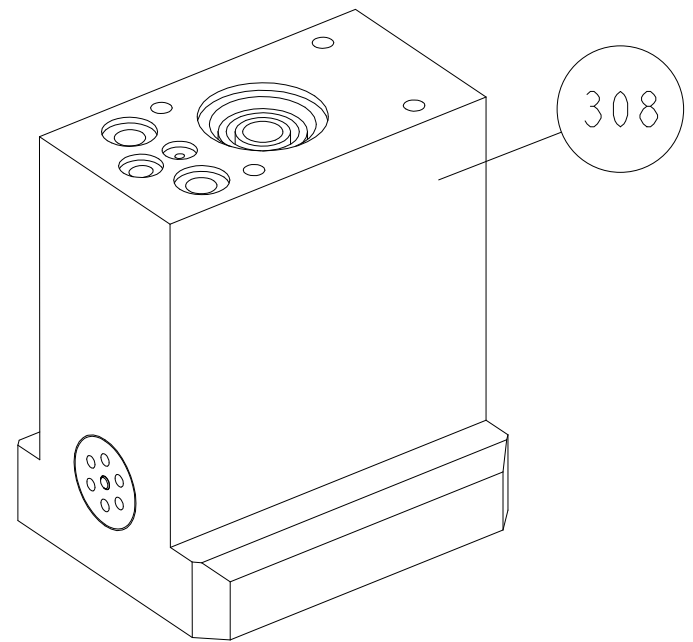

**SINGLE PURGE
MANIFOLD ASSY'S
WITH MICROVALVE
DUMP**

Figure 16

DESCRIPTION	ITEM #	FIG	EFC PART #	SAMES® PART #
MANIFOLD ASS'Y, SP, STD REG, MICROVALVE DUMP	306	16	200M65	N/A
MANIFOLD ASS'Y, SP, NO REG, MICROVALVE DUMP	308	16	200M75	N/A
MANIFOLD ASS'Y, SP, STD REG, NO DUMP	310	16	200M85	N/A