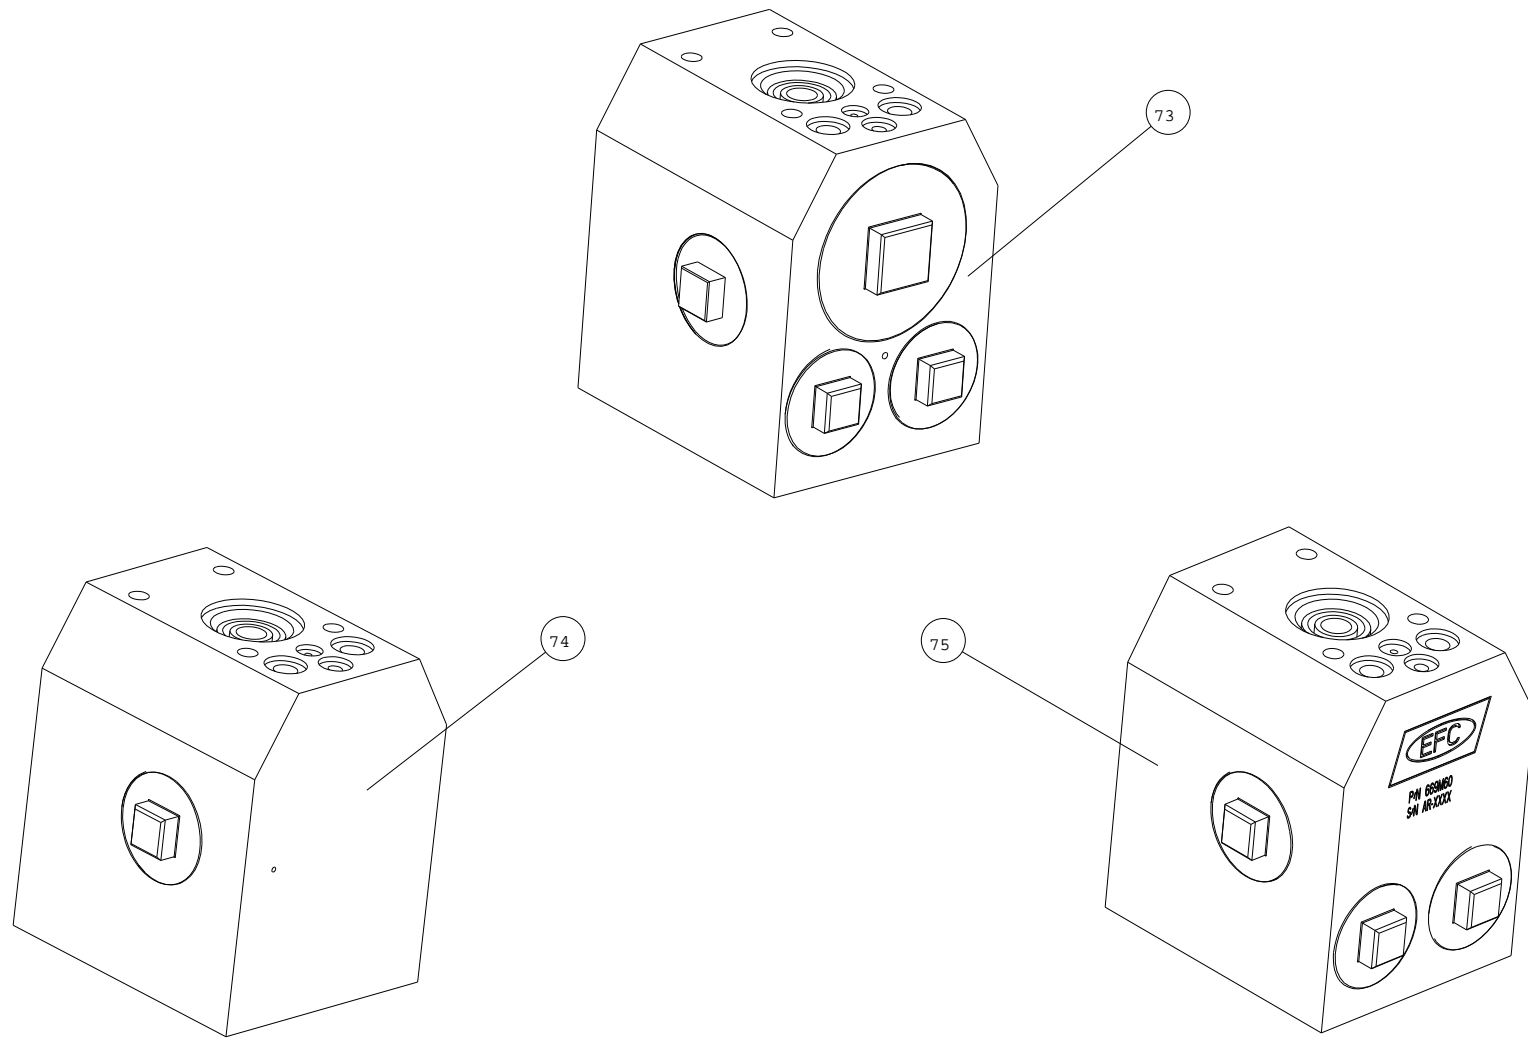

DUAL PURGE MANIFOLD ASSY

Figure 18

DESCRIPTION	ITEM #	FIG	EFC PART #	SAMES® PART #
MANIFOLD ASS'Y, DP, STD REG, STD DUMP	73	18	670M60	459286
MANIFOLD ASS'Y, DP, NO REG, NO DUMP	74	18	671M60	N/A
MANIFOLD ASS'Y, DP, NO REG, STD DUMP	75	18	669M60	N/A