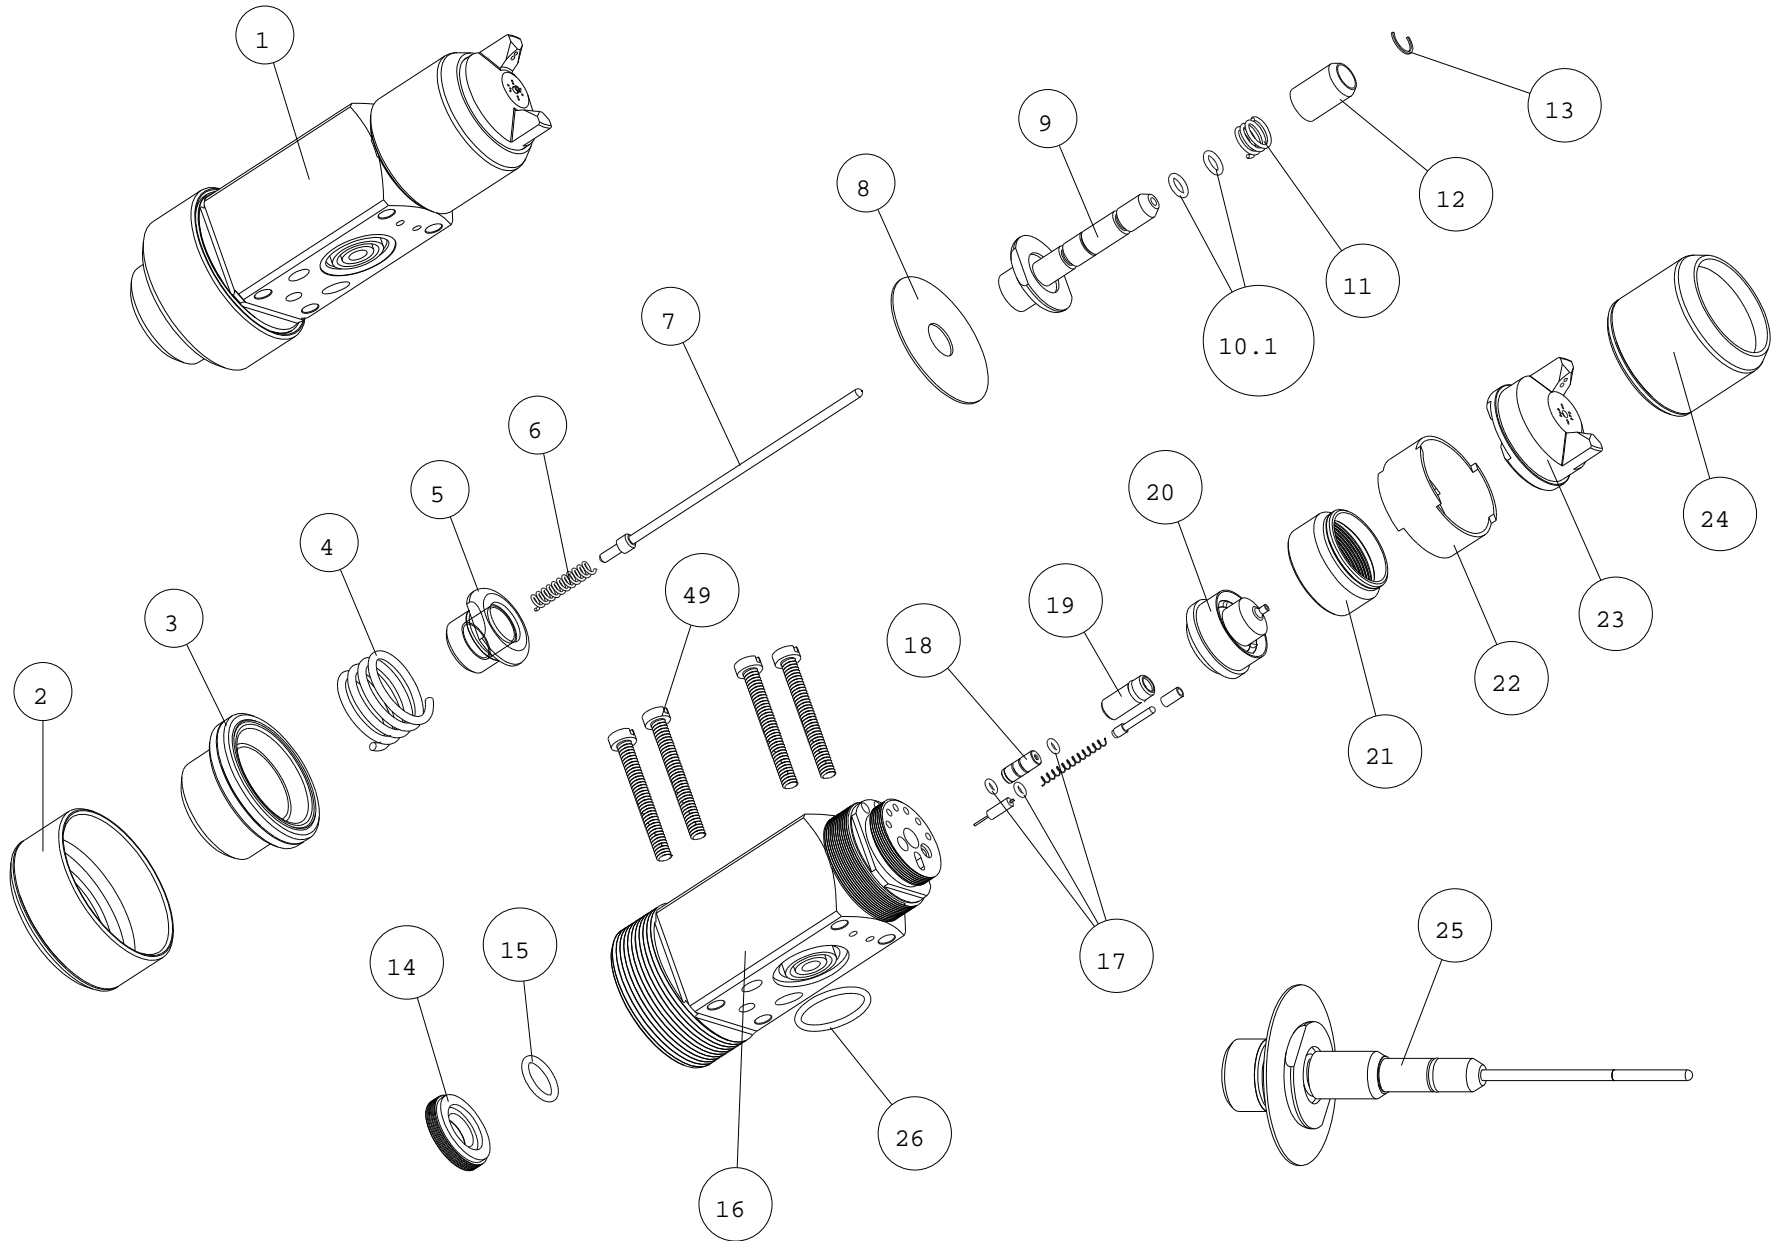

100A50: COMPLETE GUN ASSEMBLY

Figure 2

DESCRIPTION	ITEM #	FIG	EFC PART #	SAMES® PART #
EFC 100 GUN ASS'Y COMPLETE (BLACK)	1	2	100A50	752950
EFC 100 GUN ASS'Y COMPLETE (WHITE)	1.1	2	100A50W	857373
EFC 100 GUN ASS'Y COMPLETE (NON-DIAPHRAGM)	1.2	2	100A50ND	N/A
REAR NUT (STANDARD)	2	2	110A50	744533
REAR COVER	3	2	109A50	744530
TRIGGER SPRING	4	2	112A50	749992
PISTON NUT	5	2	125A50	540947
PISTON SPRING	6	2	135A50	746109
NEEDLE VALVE ASS'Y - 500 SERIES	7	2	121A50	439063
PISTON DIAPHRAGM	8	2	124A50	744545
INNER PISTON	9	2	139A50	732936
INNER PISTON, FULL BLEED	9.1	2	10-1A37	N/A
O-RING TEKREZ® (CHEMICALLY RESISTANT)	10.1	2	6419CR	82-0410-09
OUTER PISTON SPRING	11	2	126A50	540990
OUTER PISTON	12	2	130A50	540953
OUTER PISTON, FULL BLEED	12.1	2	10-1A38	N/A
PISTON CLIP	13	2	130A50Y	X4AQFE009
SPACER	14	2	113A50	732937
O-RING, TEKREZ® (CHEMICALLY RESISTANT)	15	2	1326CR	82-0410-20
EFC 100 GUN BODY (BLACK)	16	2	101A50	852455
EFC 100 GUN BODY (WHITE)	16.1	2	101W50	N/A
O-RING, TEKREZ® (CHEMICALLY RESISTANT)	17	2	3116CR	82-0410-18
RESTRICTOR (SEE FIGURE 5.1 OR FIGURE 5.2)	18	2	N/A	N/A
PACKING HOLDER ASS'Y	19	2	108A50	745529
PACKING HOLDER ASS'Y, CHEMICALLY RESISTANT	19.1	2	10-1A63	N/A
NOZZLE ASS'Y 1.5mm (STANDARD)	20	2	104A50	739477
NOZZLE ASS'Y 1.7mm	20.1	2	104A17	930625
NOZZLE ASS'Y 1.9mm	20.2	2	104A19	N/A
NOZZLE ASS'Y 2.1mm	20.3	2	104A21	N/A
NOZZLE ASS'Y 1.5mm ESTAT FOR 805A71	20.4	2	10-1A13	N/A
NOZZLE ASS'Y 1.5mm NON-ESTAT FOR 805A71	20.5	2	106A50	N/A
NOZZLE ASS'Y, 1.5mm W/ LOCATING PIN	20.6	2	104A55	62-0952-00
NOZZLE NUT	21	2	102A50	744539