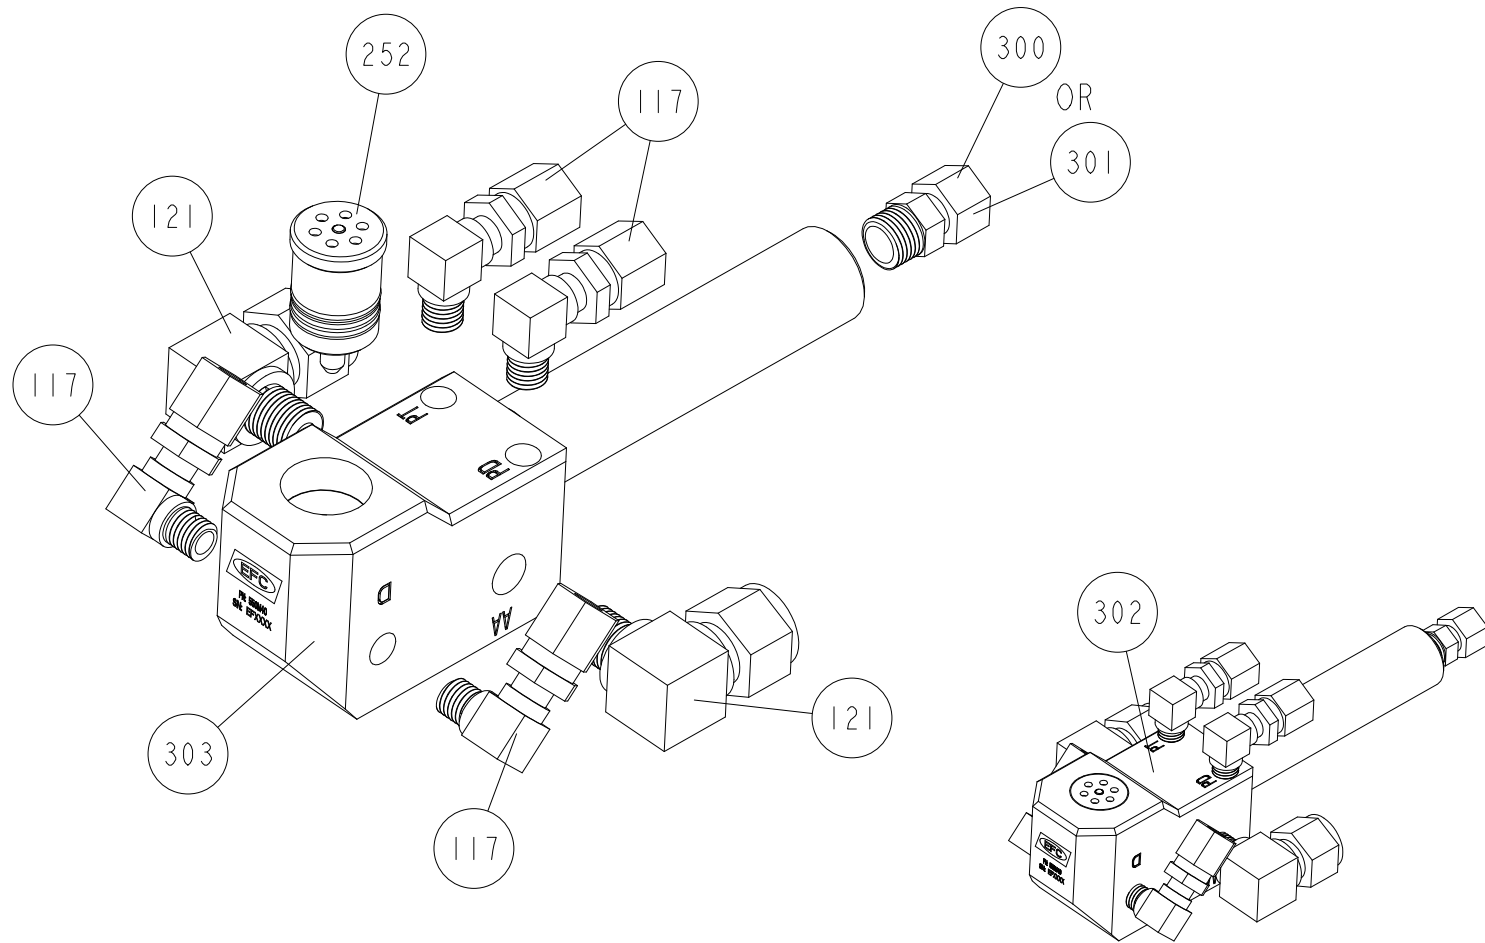

**SINGLE PURGE, SINGLE GUN,  
W/ MICROVALVE DUMP  
MANIFOLD ASSEMBLY  
550M40**

**Figure 28**

<b>DESCRIPTION</b>	<b>ITEM #</b>	<b>FIG</b>	<b>EFC PART #</b>	<b>SAMES® PART #</b>
FITTING, NYLON ELBOW	117	28	1814NYE	85-0153-56
FITTING, NYLON ELBOW	121	28	1438NYE	85-0153-63
MICROVALVE (CHEMICALLY RESISTANT)	252	28	277T60CRG	1506729
FITTING, NYLON, MOD FOR 90KV CABLE	300	28	1412NYF-S	N/A
FITTING, NYLON, MOD FOR 60-1A13 CABLE (1/4" DIA) 100KV	301	28	1414NYF-M	N/A
MANIFOLD ASS'Y, SP, S GUN, NO REG, MICROVALVE DUMP	302	28	550M40	N/A
MANIFOLD BODY, SP, S GUN, NO REG, MICROVALVE DUMP	303	28	550M40A	N/A