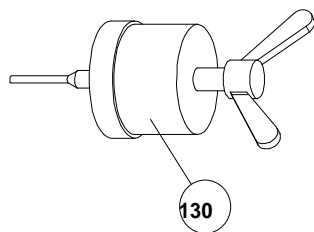

GUN ASSEMBLY

AIR CAP GO/NO GO PIN KITS

Figure 32

DESCRIPTION	ITEM #	FIG	EFC PART #	SAMES® PART #
TOOL, PACKING HOLDER EXTRACTOR	129	32	TL150	745560
TOOL, PAINT INJECTOR EXTRACTOR	130	32	TL250	745563
TOOL, PAINT INJECTOR ASS'Y	131	32	TL350	446027
TOOL, SPACER REMOVER	132	32	TL450	747336
TOOL, PAINT INJECTOR	133	32	TL550	741869
SPANNER WRENCH	134	32	TL650	W6CERG036
GREASE, INSULATING	135	32	668M60	H1GMIN017
GREASE, TURBINE	135.1	32	NBU15	N/A
TOOL, VALVE SEAT	136	32	TW1001	N/A
AIR CAP TEST KIT W/ METER FOR A40/A45	137	32	287M40	N/A
AIR CAP TEST KIT W/ METER FOR A50/A55	138	32	288M50	N/A
AIR CAP TEST KIT W/ METER FOR A71	141	32	20-1A22	N/A
AIR CAP TESTER FOR A40/A45, ECONOMY	151	32	289M50	N/A
AIR CAP TESTER FOR A50/A55, ECONOMY	154	32	290M50	N/A
AIR CAP TESTER FOR A71, ECONOMY	155	32	20-1A20	N/A
AIR CAP PIN KIT FOR A45	167	32	A40GNG	N/A
AIR CAP PIN KIT FOR A55	168	32	A50GNG	N/A