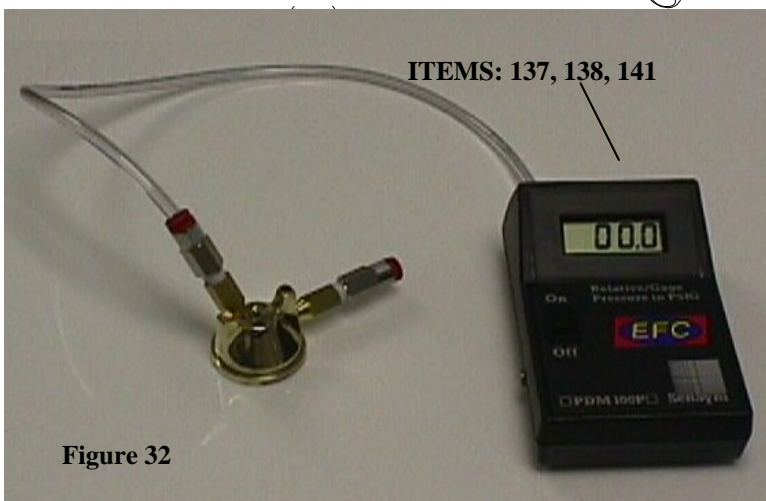

GUN ASSEMBLY

AIR CAP GO/NO GO PIN KITS

Figure 32

DESCRIPTION	ITEM #	FIG	EFC PART #	SAMES® PART #
TOOL, PACKING HOLDER EXTRACTOR	129	32	TL150	745560
TOOL, PAINT INJECTOR EXTRACTOR	130	32	TL250	745563
TOOL, PAINT INJECTOR ASS'Y	131	32	TL350	446027
TOOL, SPACER REMOVER	132	32	TL450	747336
TOOL, PAINT INJECTOR	133	32	TL550	741869
SPANNER WRENCH	134	32	TL650	W6CERG036
GREASE, INSULATING	135	32	668M60	H1GMIN017
GREASE, TURBINE	135.1	32	NBU15	N/A
TOOL, VALVE SEAT	136	32	TW1001	N/A
AIR CAP TEST KIT W/ METER FOR A40/A45	137	32	287M40	N/A
AIR CAP TEST KIT W/ METER FOR A50/A55	138	32	288M50	N/A
AIR CAP TEST KIT W/ METER FOR A71	141	32	20-1A22	N/A
AIR CAP TESTER FOR A40/A45, ECONOMY	151	32	289M50	N/A
AIR CAP TESTER FOR A50/A55, ECONOMY	154	32	290M50	N/A
AIR CAP TESTER FOR A71, ECONOMY	155	32	20-1A20	N/A
AIR CAP PIN KIT FOR A45	167	32	A40GNG	N/A
AIR CAP PIN KIT FOR A55	168	32	A50GNG	N/A