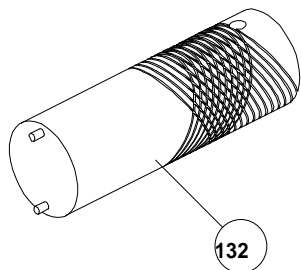

GUN ASSEMBLY

AIR CAP GO/NO GO PIN KITS

Figure 32

DESCRIPTION	ITEM #	FIG	EFC PART #	SAMES® PART #
TOOL, PACKING HOLDER EXTRACTOR	129	32	TL150	745560
TOOL, PAINT INJECTOR EXTRACTOR	130	32	TL250	745563
TOOL, PAINT INJECTOR ASS'Y	131	32	TL350	446027
TOOL, SPACER REMOVER	132	32	TL450	747336
TOOL, PAINT INJECTOR	133	32	TL550	741869
SPANNER WRENCH	134	32	TL650	W6CERG036
GREASE, INSULATING	135	32	668M60	H1GMIN017
GREASE, TURBINE	135.1	32	NBU15	N/A
TOOL, VALVE SEAT	136	32	TW1001	N/A
AIR CAP TEST KIT W/ METER FOR A40/A45	137	32	287M40	N/A
AIR CAP TEST KIT W/ METER FOR A50/A55	138	32	288M50	N/A
AIR CAP TEST KIT W/ METER FOR A71	141	32	20-1A22	N/A
AIR CAP TESTER FOR A40/A45, ECONOMY	151	32	289M50	N/A
AIR CAP TESTER FOR A50/A55, ECONOMY	154	32	290M50	N/A
AIR CAP TESTER FOR A71, ECONOMY	155	32	20-1A20	N/A
AIR CAP PIN KIT FOR A45	167	32	A40GNG	N/A
AIR CAP PIN KIT FOR A55	168	32	A50GNG	N/A