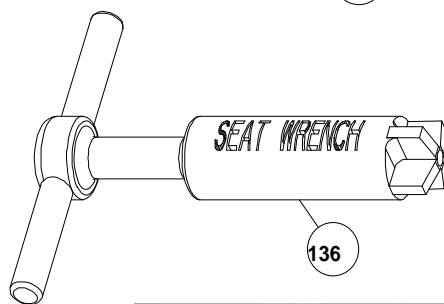

GUN ASSEMBLY

AIR CAP GO/NO GO PIN KITS

Figure 32

DESCRIPTION	ITEM #	FIG	EFC PART #	SAMES® PART #
TOOL, PACKING HOLDER EXTRACTOR	129	32	TL150	745560
TOOL, PAINT INJECTOR EXTRACTOR	130	32	TL250	745563
TOOL, PAINT INJECTOR ASS'Y	131	32	TL350	446027
TOOL, SPACER REMOVER	132	32	TL450	747336
TOOL, PAINT INJECTOR	133	32	TL550	741869
SPANNER WRENCH	134	32	TL650	W6CERG036
GREASE, INSULATING	135	32	668M60	H1GMIN017
GREASE, TURBINE	135.1	32	NBU15	N/A
TOOL, VALVE SEAT	136	32	TW1001	N/A
AIR CAP TEST KIT W/ METER FOR A40/A45	137	32	287M40	N/A
AIR CAP TEST KIT W/ METER FOR A50/A55	138	32	288M50	N/A
AIR CAP TEST KIT W/ METER FOR A71	141	32	20-1A22	N/A
AIR CAP TESTER FOR A40/A45, ECONOMY	151	32	289M50	N/A
AIR CAP TESTER FOR A50/A55, ECONOMY	154	32	290M50	N/A
AIR CAP TESTER FOR A71, ECONOMY	155	32	20-1A20	N/A
AIR CAP PIN KIT FOR A45	167	32	A40GNG	N/A
AIR CAP PIN KIT FOR A55	168	32	A50GNG	N/A